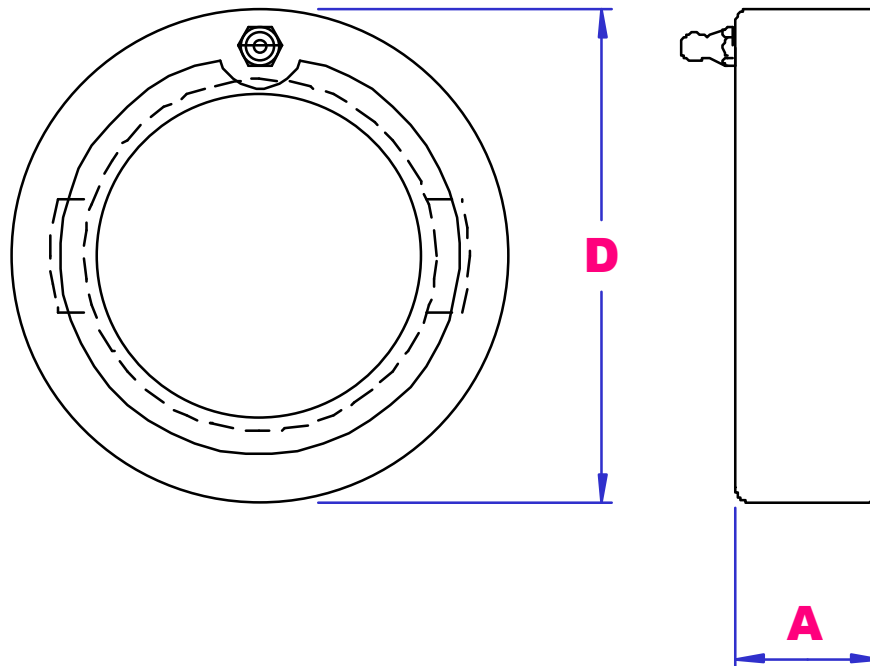

UBC

C200 SERIES HOUSING

PART NO	D mm	A mm	Wgt kg
C204	72	20	0.32
C205	80	22	0.46
C206	85	27	0.51
C207	90	28	0.47
C208	100	30	0.62
C209	110	31	0.85
C210	120	33	1.15
C211	125	35	1.07
C212	130	38	1.01
C213	140	40	1.11

SUITABLE BEARING SERIES - UC200, NA200, UK200, SB200, SA200, CS200.
AVAILABLE MACHINED FOR OPEN AND CLOSED COVERS, SUFFIX M.