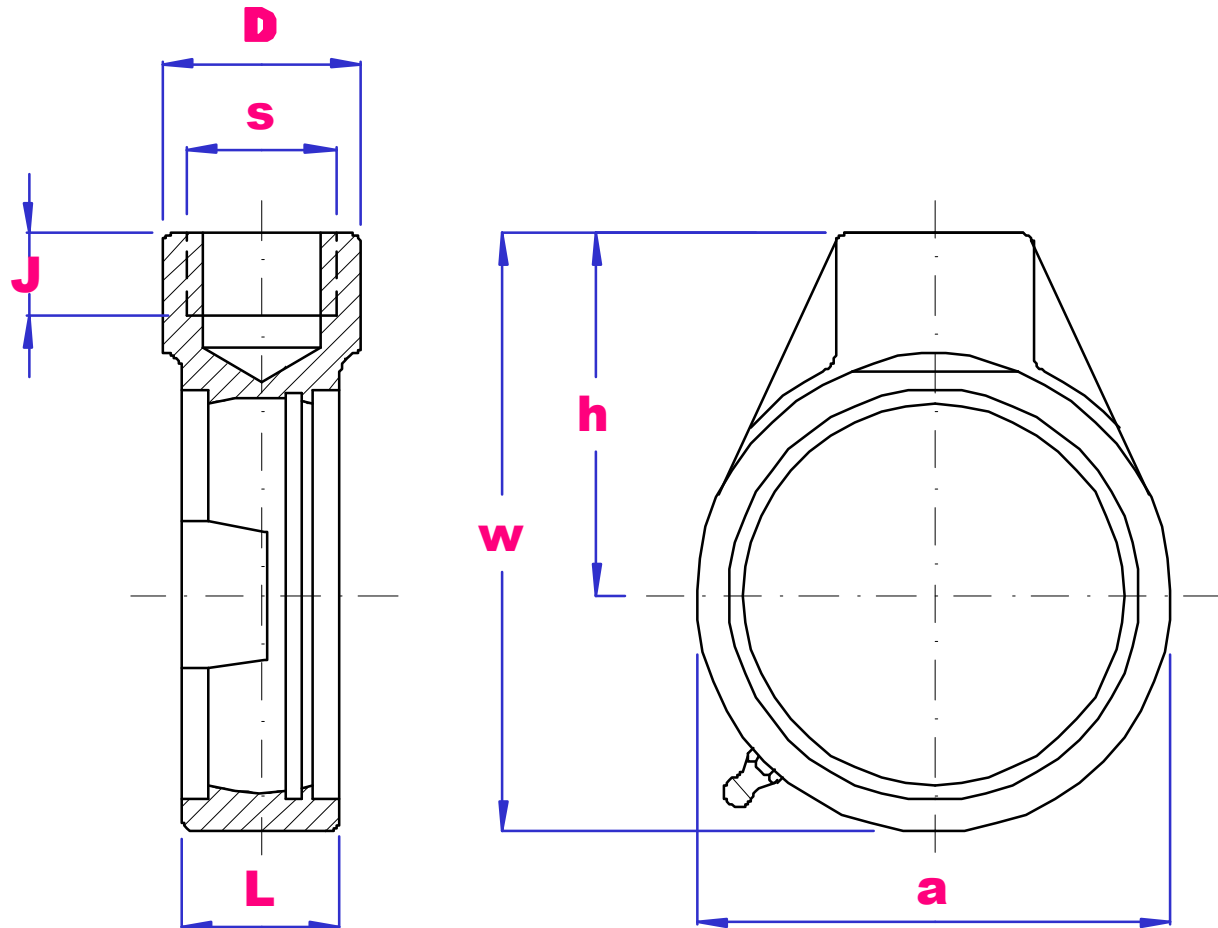

UBC

HA200 SERIES HOUSING

PART NO	a mm	w mm	h mm	D mm	s	J mm	L mm	Wgt kg
HA204	64	96	64	40	3/4"bsp	19	21	0.53
HA205	70	103	64	40	3/4"bsp	19	24	0.55
HA206	78	103	64	40	3/4"bsp	19	28	0.60
HA207	92	116	70	40	3/4"bsp	19	30	0.73
HA208	96	121	73	40	3/4"bsp	19	33	0.73
HA209	108	136	82	48	1"bsp	21	35	1.10
HA210	118	142	83	48	1"bsp	21	37	1.15
HA211	126	150	87	60	1.1/4"bsp	25	38	2.43
HA212	142	173	102	60	1.1/4"bsp	28	42	2.39
HA213	166	200	117	70	1.1/2"bsp	32	44	2.86

SUITABLE BEARING SERIES UC200, NA200, UK200, SB200, SA200, CS200.

AVAILABLE MACHINED FOR OPEN AND CLOSED COVERS, SUFFIX M.