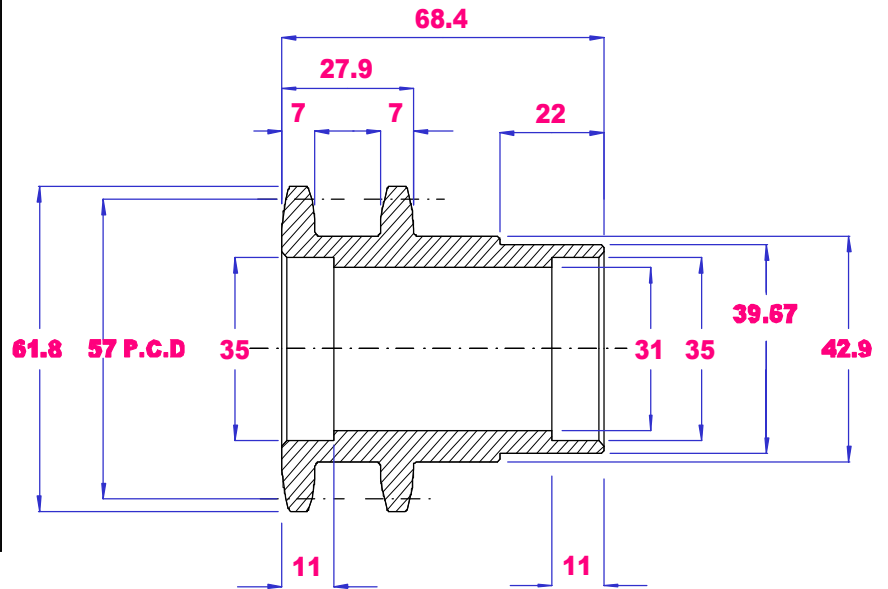

### 500 SERIES SS62122

1/2" BS 14T00TH

AVAILABLE BEARING BORES  
10MM, 12MM, 13MM, 14MM,  
15MM, 16MM, 17MM.

3/8", 1/2", 5/8".

3/8" HEX, 7/16" HEX,  
8MM OVAL.

### 510 SERIES SS83253

5/8" BS 15 TOOTH

AVAILABLE BEARING BORES  
15MM, 17MM, 20MM, 25MM,  
30MM, 35MM.

1/2", 5/8", 3/4", 7/8", 1".

3/8" HEX, 7/16" HEX,  
5/8" HEX, 11/16" HEX.