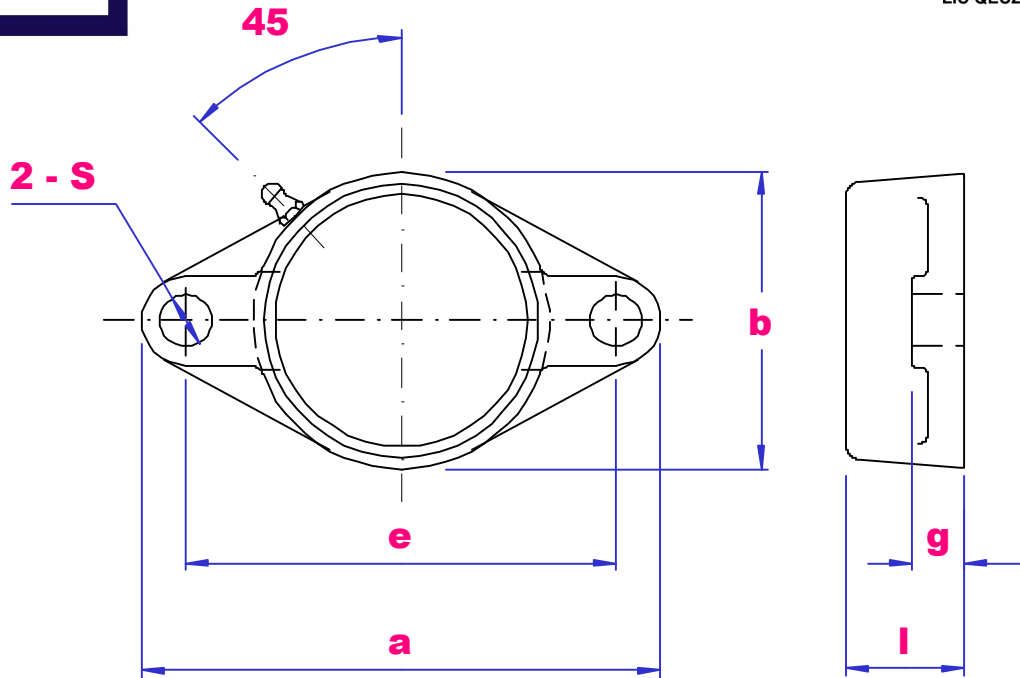

UBC

FL000 SERIES HOUSING

PART NO	a mm	e mm	g mm	l mm	s mm	b mm	Wgt g
FL000	60	45	5.5	11.5	7	36	37
FL001	63	48	5.5	11.5	7	38	46
FL002	67	53	6.5	13	7	42	54
FL003	71	56	7	14	7	46	60
FL004	90	71	8	16	10	55	103
FL005	95	75	8	16	10	60	113
FL006	112	85	9	18	13	70	176