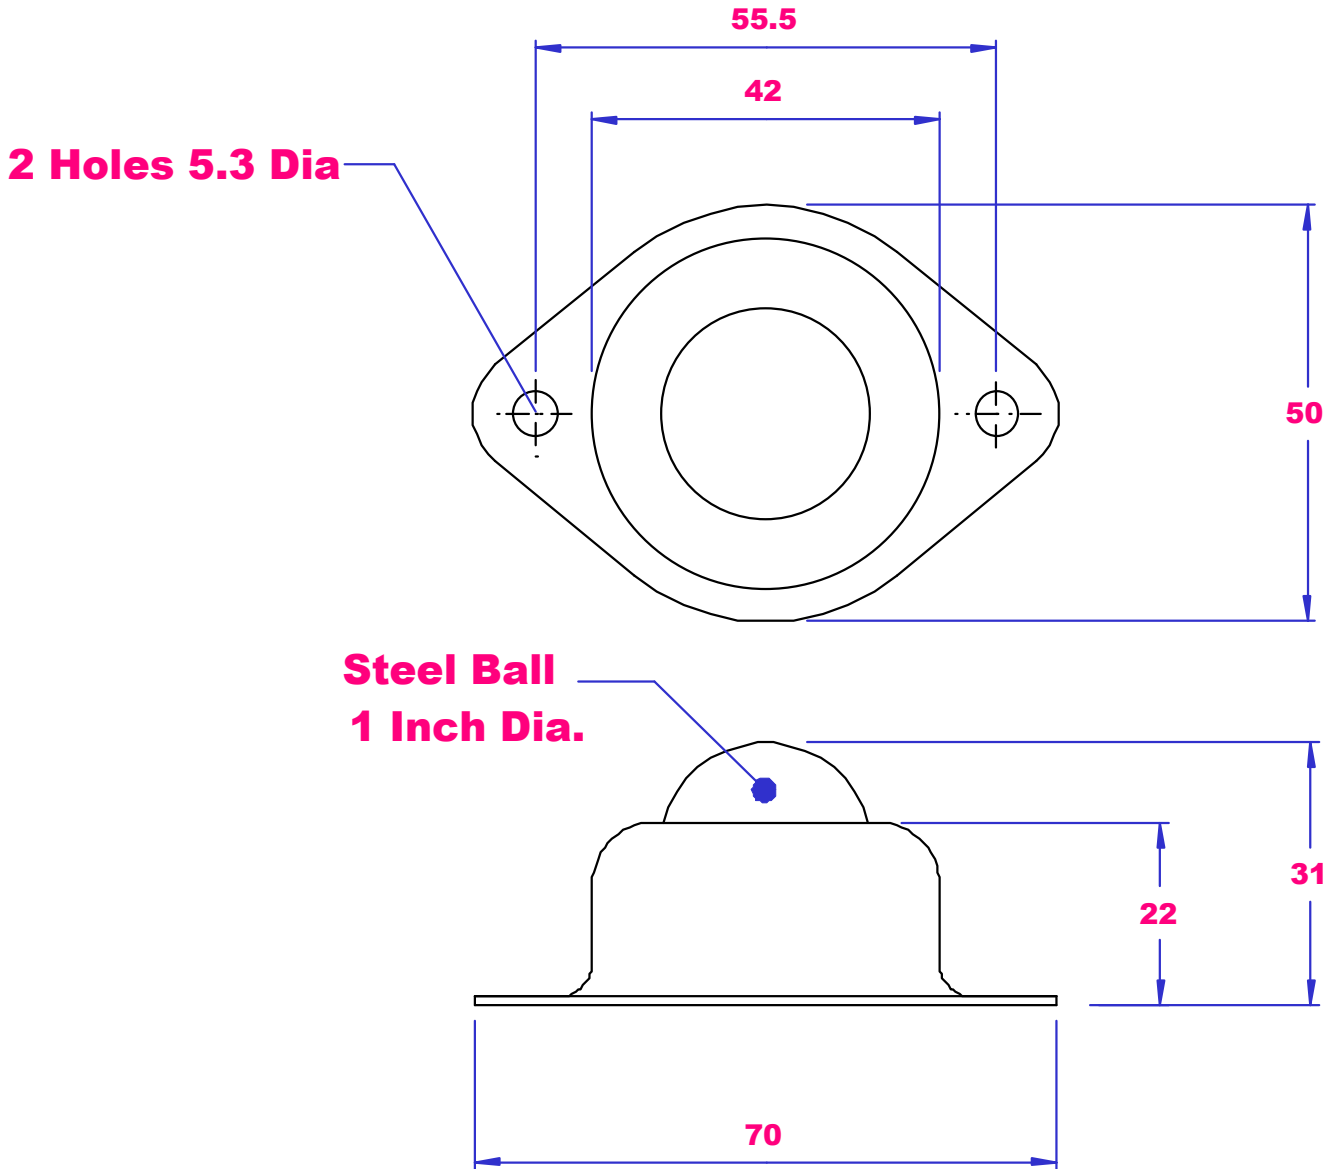

UBC

BALL TRANSFER UNIT BT254-1

**MAXIMUM LOAD
50KG**