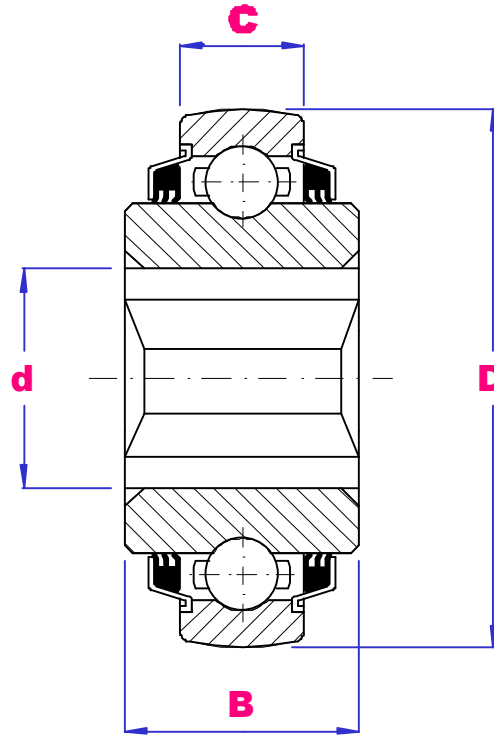

UBC

PLOUGH BEARINGS SQUARE BORE SPHERICAL OD

Quality
Endorsed
Company
ISO 9001:2000
LIC QEC20818

PART NO	d mm / inch	D mm	B mm	C mm	Wgt kg
W208PPB13	22.2 - 7/8	80	36.53	18.00	0.73
W208PPB6	25.4 - 1.00	80	36.53	18.00	0.72
W208PPB9	25.4 - 1.00	80	36.53	30.18	0.79
W208PPB5	28.6 - 1.1/8	80	36.53	18.00	0.67
W208PPB8	28.6 - 1.1/8	80	36.53	30.18	0.75
W209PPB5	31.8 - 1.1/4	85	36.53	30.18	0.79
W208PPB12	28.6 - 1.1/8	87.4	36.45	30.18	0.85
W210PPB4	28.6 - 1.1/8	90	30.18	30.18	0.96
W210PPB6	28.6 - 1.1/8	90	36.53	30.18	1.02
G/W211PPB3	38.1 - 1.1/2	100	33.34	33.34	1.26
GW211PPB51	38.1 - 1.1/2	100	50.8	33.34	1.79
GW211PPB29	40.00	100	33.34	25.00	1.19
W211PPB30	40.00	100	33.34	33.34	1.21
GW211PPB50	40.00	100	50.95	33.34	1.77
W211PPB6	38.1 - 1.1/2	104.8	44.45	36.53	1.86
GW214PPB4	51.0 - 2.00	125	39.69	39.69	2.21
GW216PPB4	44.5 - 1.3/4	140	63.50	30.00	3.65
GW216PPB2	57.2 - 2.1/4	140	63.50	30.00	3.54