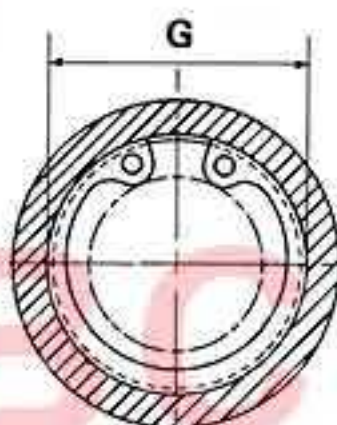

Circlip Internal Kit Stainless 180 Piece

Circlip in bore

Circlip in groove

180 Piece Kit

10 – 10mm Bore
10 – 12mm Bore
10 – 15mm Bore
10 – 19mm Bore
10 – 22mm Bore
10 – 24mm Bore
10 – 26mm Bore
10 – 28mm Bore
10 – 30mm Bore

10 – 32mm Bore
10 – 35mm Bore
10 – 37mm Bore
10 – 40mm Bore
10 – 42mm Bore
10 – 45mm Bore
10 – 47mm Bore
10 – 50mm Bore
10 – 52mm Bore