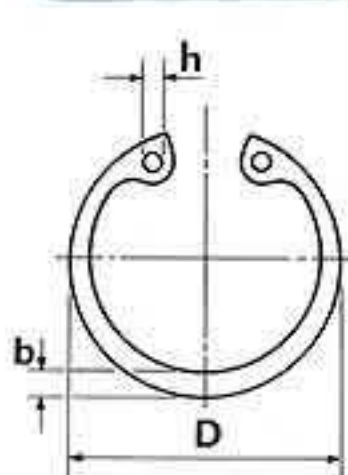

Circlip Internal Kit Stainless 180 Piece

Circlip in bore

Circlip in groove

180 Piece Kit

10 – 10mm Bore
10 – 12mm Bore
10 – 15mm Bore
10 – 19mm Bore
10 – 22mm Bore
10 – 24mm Bore
10 – 26mm Bore
10 – 28mm Bore
10 – 30mm Bore

10 – 32mm Bore
10 – 35mm Bore
10 – 37mm Bore
10 – 40mm Bore
10 – 42mm Bore
10 – 45mm Bore
10 – 47mm Bore
10 – 50mm Bore
10 – 52mm Bore