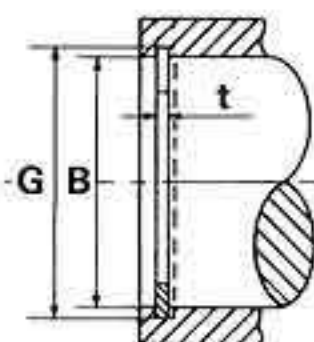

Circlip Internal Kit Stainless 180 Piece

Circlip in bore

Circlip in groove

180 Piece Kit

10 – 10mm Bore
10 – 12mm Bore
10 – 15mm Bore
10 – 19mm Bore
10 – 22mm Bore
10 – 24mm Bore
10 – 26mm Bore
10 – 28mm Bore
10 – 30mm Bore

10 – 32mm Bore
10 – 35mm Bore
10 – 37mm Bore
10 – 40mm Bore
10 – 42mm Bore
10 – 45mm Bore
10 – 47mm Bore
10 – 50mm Bore
10 – 52mm Bore