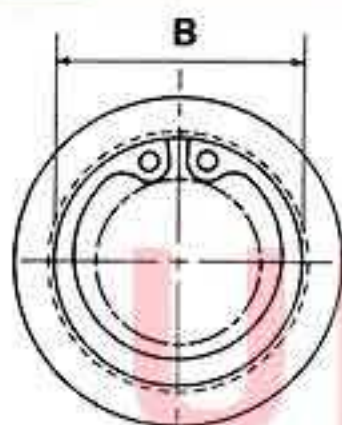

Circlip Internal Kit Stainless 180 Piece

Circlip in bore

Circlip in groove

180 Piece Kit

10 – 10mm Bore
10 – 12mm Bore
10 – 15mm Bore
10 – 19mm Bore
10 – 22mm Bore
10 – 24mm Bore
10 – 26mm Bore
10 – 28mm Bore
10 – 30mm Bore

10 – 32mm Bore
10 – 35mm Bore
10 – 37mm Bore
10 – 40mm Bore
10 – 42mm Bore
10 – 45mm Bore
10 – 47mm Bore
10 – 50mm Bore
10 – 52mm Bore