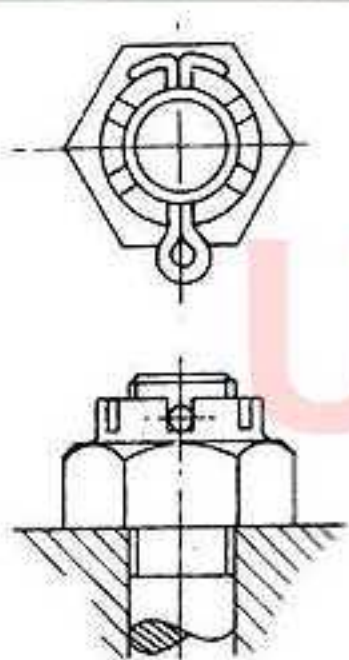

Split / Cotter Pin Large 280 Piece Kit

280 Piece Kit

- 75 - 1/16 x 1"
- 50 - 3/32 x 1.1/2"
- 25 - 1/8 x 2"
- 75 - 3/32 x 1"
- 40 - 1/8 x 1.1/4"
- 15 - 5/32 x 2.1/2"