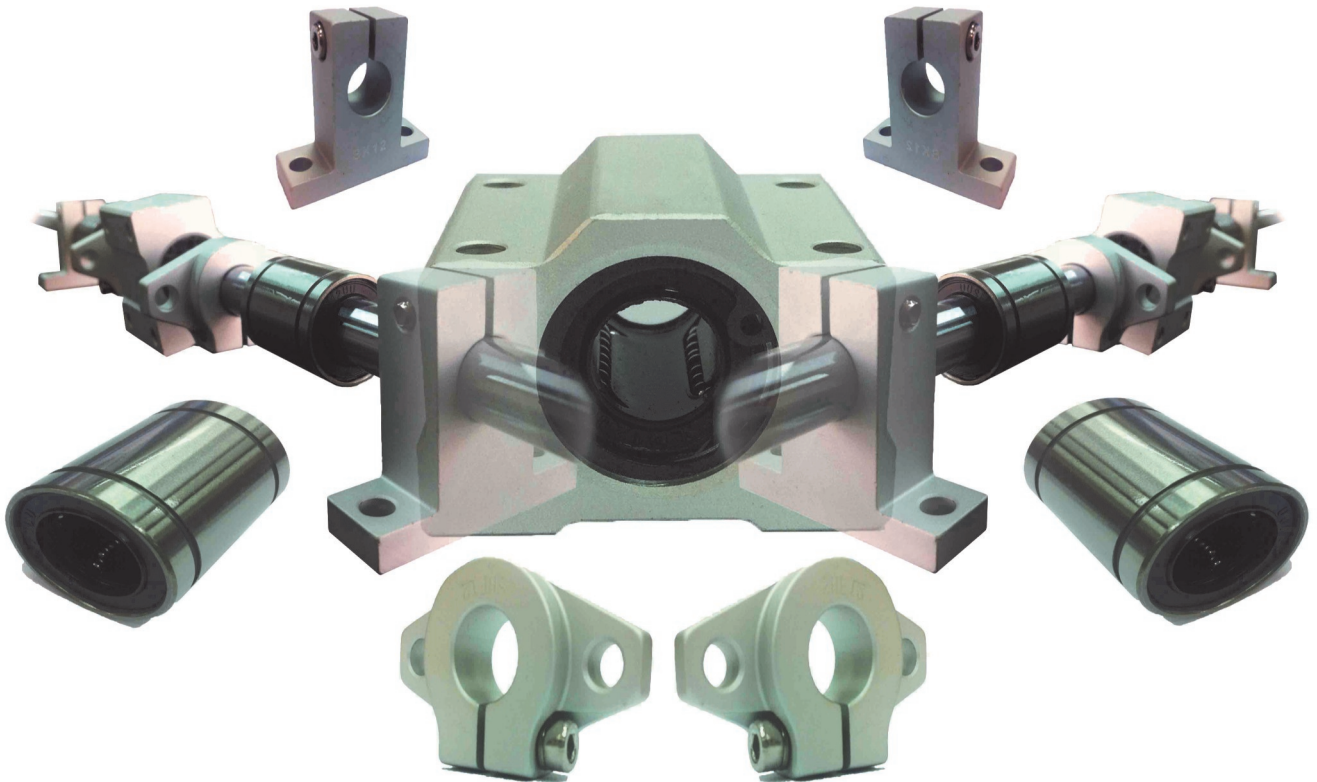

LINEAR BEARING & SHAFTING

**HIGH ACCURACY AND RIGIDITY IN ALL DIRECTION
EXCELLENT SPEED AND LOAD
EASY TO MAINTAIN**

Universal Bearing Company Pty Ltd HO
7 Toohey Road
WETHERILL PARK NSW 2164
Phone: (02) 9756 2228
Fax: (02) 9756 2221
Email sales@universalbearings.com.au

Universal Bearing Company Pty Ltd VIC
186 Hammond Road
SOUTH DANDENONG VIC 3175
Phone: (03) 9792 9099
Fax: (03) 9792 9499
Email: vicsales@universalbearings.com.au

Allied Bearings and Seals
CNR Ashover & Ipswich Roads
ROCKLEA QLD 4106
Phone: (07) 3277 1444
Fax: (07) 3875 1974
Email: sales@alliedbearingsandseals.com.au