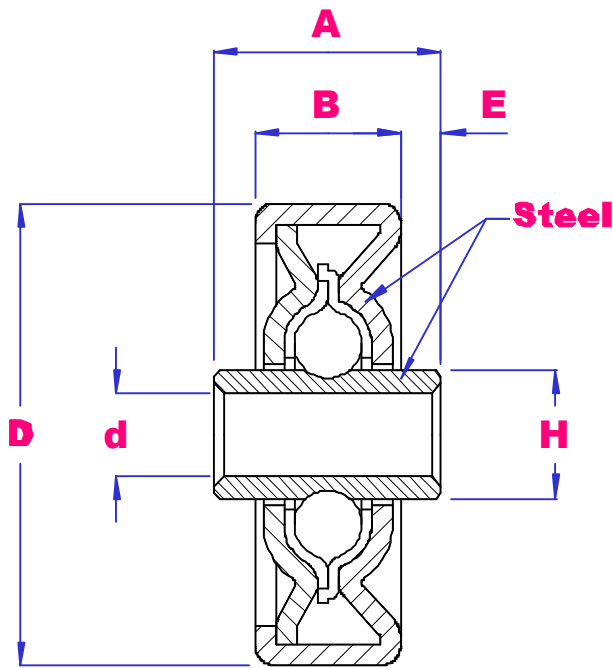

UBC

SKATE WHEEL BEARINGS

TYPE 1

TYPE 2

PART NO	TYPE	d mm	D mm	A mm	B mm	E mm	H mm	Wgt g
SNW50061	2	6.5	50.2	22.1	16.1	3.0	11.9	34
PB4908	1	8.35	49.2	22.2	14.5	4.4	12.5	90
SNW50081	2	8.35	50.2	22.1	16.1	3.0	11.9	30