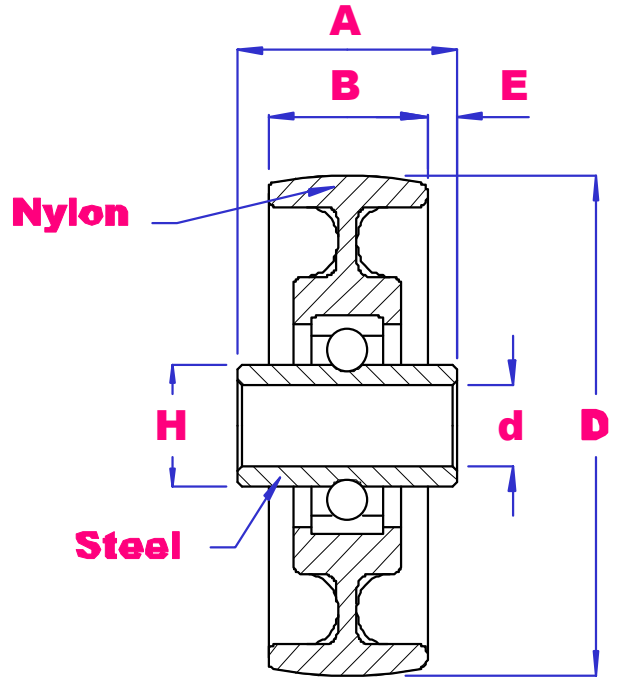

UBC

SKATE WHEEL BEARINGS

TYPE 1

TYPE 2

PART NO	TYPE	d mm	D mm	A mm	B mm	E mm	H mm	Wgt g
SNW50061	2	6.5	50.2	22.1	16.1	3.0	11.9	34
PB4908	1	8.35	49.2	22.2	14.5	4.4	12.5	90
SNW50081	2	8.35	50.2	22.1	16.1	3.0	11.9	30